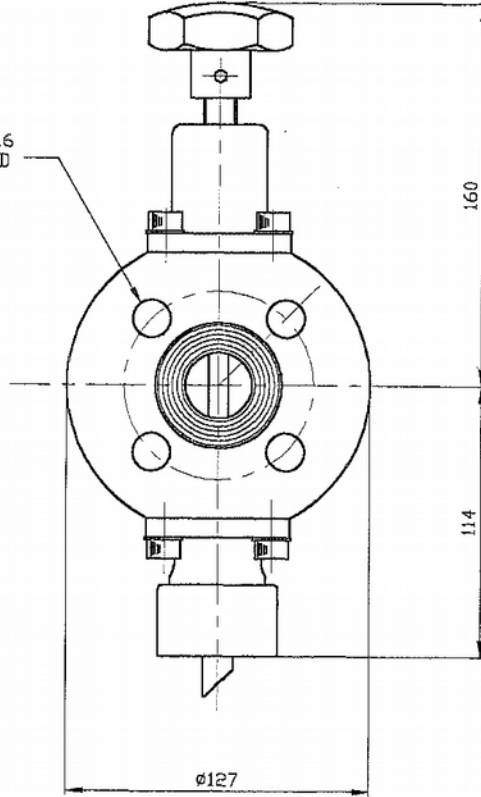

THIS DRAWING IS PRIVATE & CONFIDENTIAL

MODEL 6S25AH

4 HOLES Ø16
ON 79.4 PCD

					Material	Drawn DRJS	Title/Name		
					Tolerance unless otherwise stated X ±0.50mm X.X ±0.25mm X.XX ±0.10mm	Checked	WAVER VALVE DIMENSIONS 1"		
A	ISSUE FOR INFORMATION	DRJS	30/12/98	ALL DIMENSIONS IN mm U.O.S		Date JUNE 97	Drawing number DP3-A297	Edition A	Sheet 1/8
Issue	Revisions	Int'l	Date			Scale			