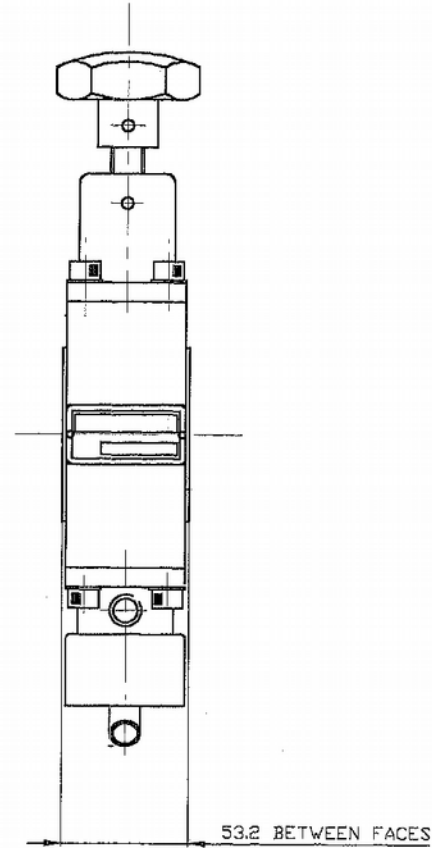

THIS DRAWING IS PRIVATE & CONFIDENTIAL

MODEL 6S25AH

4 HOLES Ø16
ON 79.4 PCD

					Material	Drawn DRJS	Title/Name		
					Tolerance unless otherwise stated X ±0.50mm X.X ±0.25mm X.XX ±0.10mm	Checked	WAVER VALVE DIMENSIONS 1"		
A	ISSUE FOR INFORMATION	DRJS	30/12/98	ALL DIMENSIONS IN mm U.O.S		Date JUNE 97	Drawing number DP3-A297	Edition A	Sheet 1/8
Issue	Revisions	Int'l	Date			Scale			